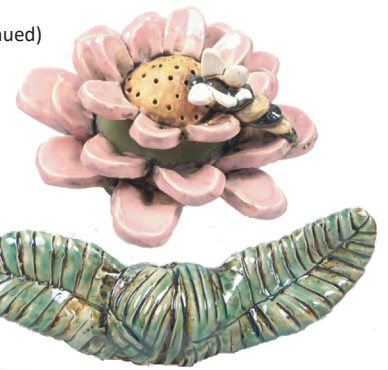

... see what's hatching —
this spring at
GEORGIES!

This spring, see all the possibilities that
GEORGIES glazes can bring to your
garden, or outdoor living spaces!

Our 3 pole TOTEM makes use of 2 of our clays:
CC520 G Mix ^6, a creamy white stoneware and
CC535D Trail Mix Dark Chocolate ^6.

756 NE Lombard St • Portland OR 97211
503-283-1353 • www.georgies.com

1. Flower - IP201 Mahogany (discontinued)
wiped back overall.
IP204 Olive green (discontinued)
PG637 Tutu Pink
GLW04JS* Original Peanut Ash Matte
GLW21 Raw Honey,
GLW23 White Froth
GLW44 Black Matte (discontinued)