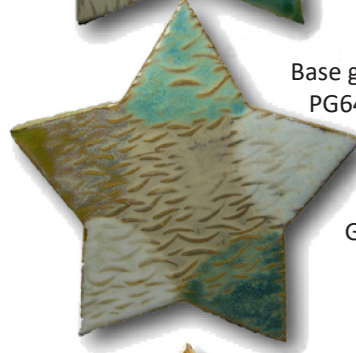

Base glaze is GLW08 Copper Patina  
PG624 Ripe Apple Red  
PG641 White Cloud  
GLW03 Avocado Ice  
PG601 Perfect White  
PG634 Scotch Pine

Base glaze PG641 White Cloud  
PG607 Nassau Blue  
GLW08 Copper Patina  
PG634 Scotch Pine  
PG616 Buckwheat  
GLW03 Avocado Ice

Base glaze is PG634 Scotch Pine  
PG607 Nassau Blue  
PG602 Incredible Black  
PG624 Ripe Apple Red  
PG642 Blizzard Blue  
PG645 Avacado Satin  
(discontinued)

Base glaze is PG616 Buckwheat  
PG642 Blizzard Blue  
PG641 White Cloud  
PG634 Scotch Pine  
PG601 Perfect White  
GLW03 Avocado Ice