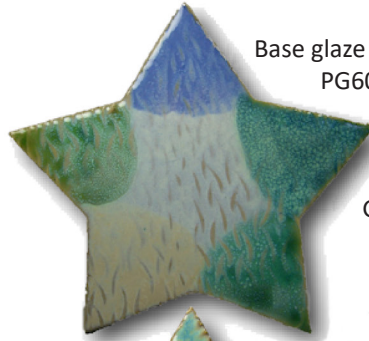

Base glaze is GLW08 Copper Patina  
PG624 Ripe Apple Red  
PG641 White Cloud  
GLW03 Avocado Ice  
PG601 Perfect White  
PG634 Scotch Pine

Base glaze PG641 White Cloud  
PG607 Nassau Blue  
GLW08 Copper Patina  
PG634 Scotch Pine  
PG616 Buckwheat  
GLW03 Avocado Ice

Base glaze is PG634 Scotch Pine  
PG607 Nassau Blue  
PG602 Incredible Black  
PG624 Ripe Apple Red  
PG642 Blizzard Blue  
PG645 Avacado Satin  
(discontinued)

Base glaze is PG616 Buckwheat  
PG642 Blizzard Blue  
PG641 White Cloud  
PG634 Scotch Pine  
PG601 Perfect White  
GLW03 Avocado Ice