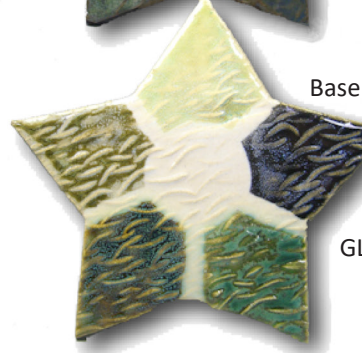

Base glaze is PG641 White Cloud
GLW03 Avocado Ice
PG635 Black Patent
GLW19 Moss Thicket
GLW06 Liquid Luster Bronze
GLW36 NW Woods