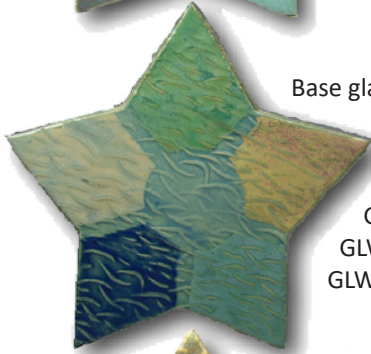

Base glaze is PG626 Shiny Turquoise
(discontinued)
GLW08 Copper Patina
GLW40 Golden Raspberry
GLW25 Aqua Gemstone
GLW10 Midnight Blue
GLW32 Latte