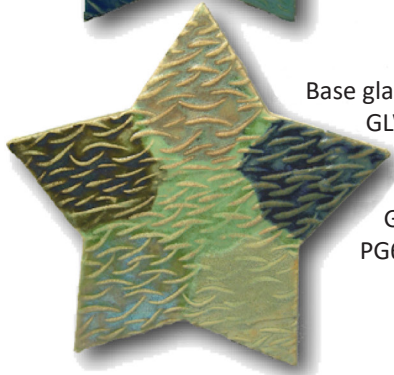

Base glaze is GLW03 Avocado Ice
GLW32 Latte
GLW10 Midnight Blue
GLW46 NW Woods
GLW42 Blizzard Blue
PG602 Incredible Black