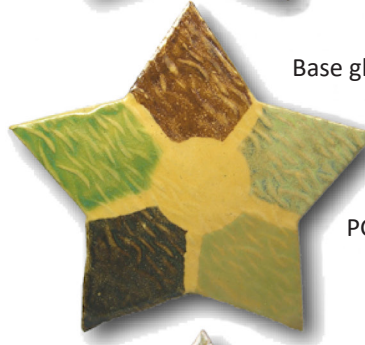

Base glaze is GLW21 Raw Honey
GLW45 Plum Black
GLW36 NW Woods
PG645 Avacado Satin (discontinued)
PG602 Incredible Black
PG614 Grass Green