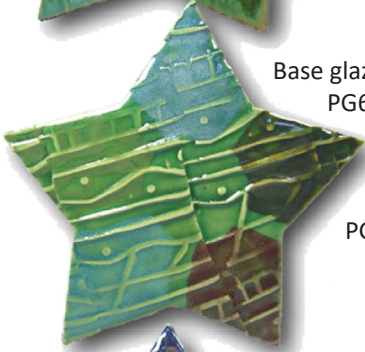

Base glaze is GLW08 Copper Patina  
PG624 Ripe Apple Red  
PG641 White Cloud  
GLW03 Avocado Ice  
PG601 Perfect White  
PG634 Scotch Pine

Base glaze PG641 White Cloud  
PG607 Nassau Blue  
GLW08 Copper Patina  
PG634 Scotch Pine  
PG616 Buckwheat  
GLW03 Avocado Ice