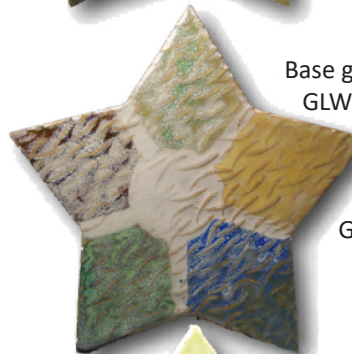

Base glaze is PG616 Buckwheat
GLW13 Sage Green
GLW21 Raw Honey
GLW02 Blue Jeans
LW08 Copper Patina
GLW26 Mustard Wood Ash