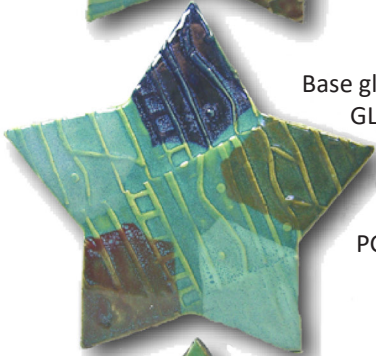

Base glaze is PG634 Scotch Pine
GLW10 Midnight Blue
PG602 Incredible Black
PG601 Perfect White
PG624 Ripe Apple Red
PG607 Nassau Blue