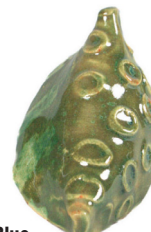

PG616
Buckwheat
over
GLW30

GLW30
over
PG616
Buckwheat

GLW32
over
GLW06
Liquid Luster
Bronze

PG616
Buckwheat
over
GLW34

GLW32
Latte
over
PG602

GLW32
over
GLW10
Midnight Blue
(discontinued)

GLW30
over
PG614
Grass Green

GLW12
Eggshell
Wash
over
PG607

**THE CONE 6
BASE COLORS:**

GLW06
Liquid Luster
Bronze

GLW08
Copper
Patina

GLW15
Jujube White

GLW17
Turquoise
Lagoon

GLW23
White Froth

GLW31
Dry Rust