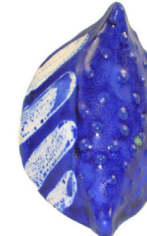

GLW10
over
GLW12