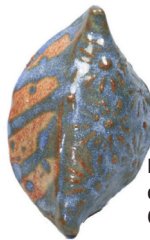

GLW08
over
GLW30

GLW08
over
GLW34

GLW32
over
PG602

GLW30
over
PG607

PG607
over
GLW30

GLW08
over
GLW32

PG607
over
GLW08

GLW32
over
GLW34

PG616
Buckwheat
over
GLW30

GLW30
over
PG616
Buckwheat

GLW32
over
GLW06
Liquid Luster
Bronze

PG616
Buckwheat
over
GLW34

GLW32
Latte
over
PG602

GLW32
over
GLW10
Midnight Blue
(discontinued)

GLW30
over
PG614
Grass Green